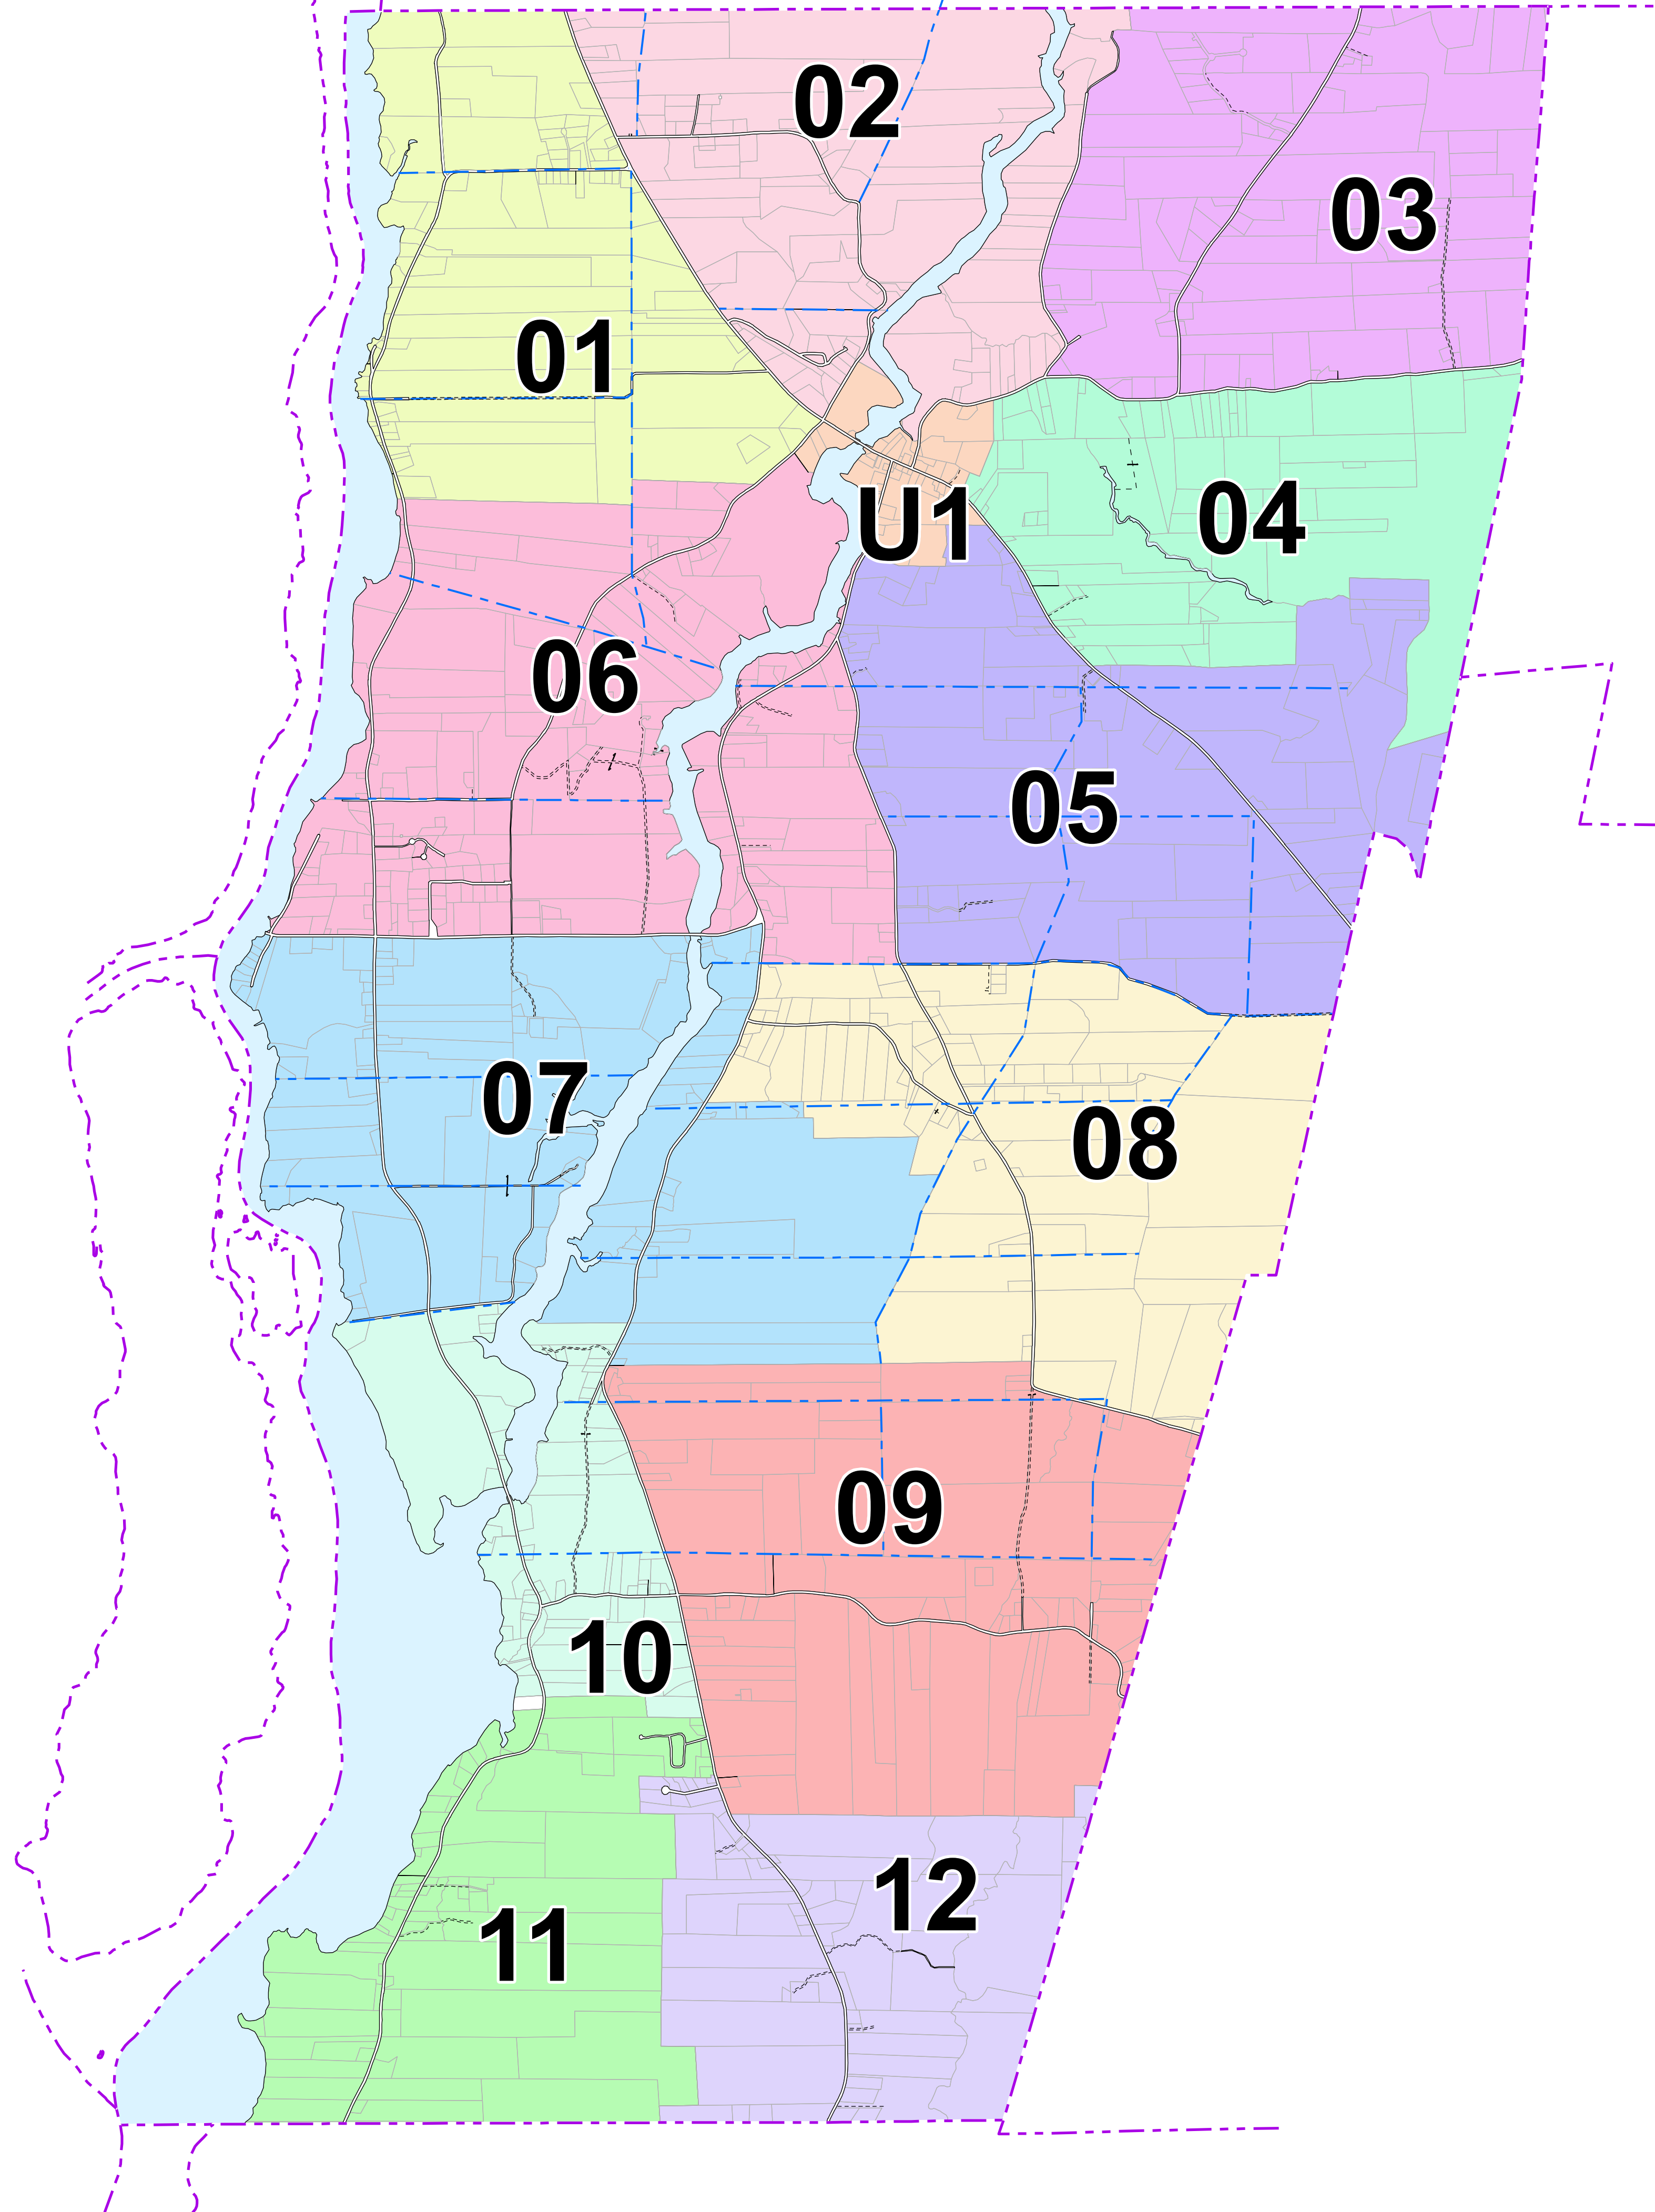

**TOWN OF
DRESDEN**
LINCOLN COUNTY
MAINE

For Assessment Purposes.
Not to be used for conveyances.

Digitally updated through
April 1, 2021
By
Eastern Mapping Services
Newburgh, Maine
Tel. (207) 234-2777

Index